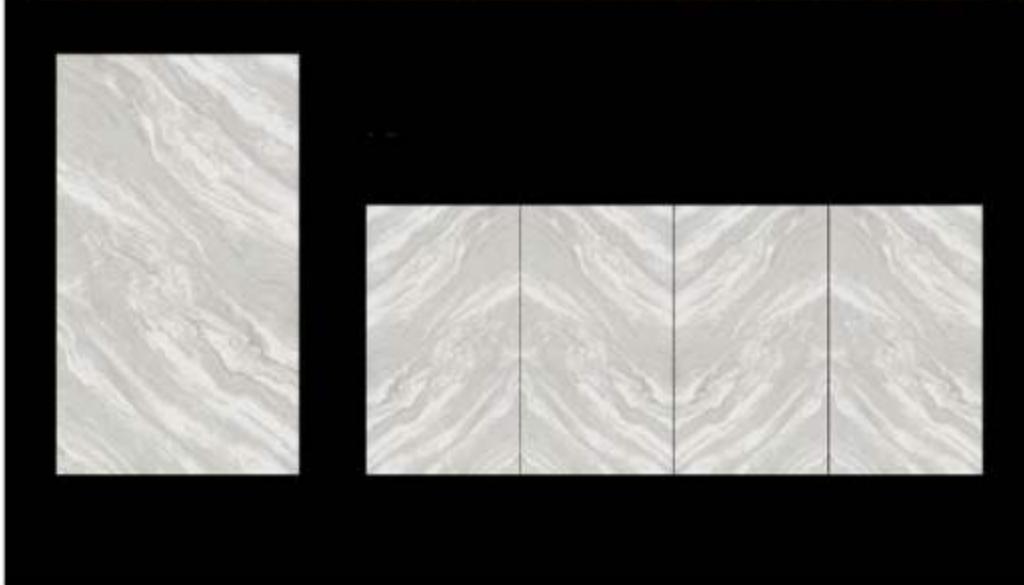

SIZE : 3200x1600 mm 12mm

SURFACE : POLISH / MATT

CLOUDY YARN

YT TX313W

SPECIFICATION:

SIZE : 3200x1600 mm

12mm

SURFACE : POLISH / MATT