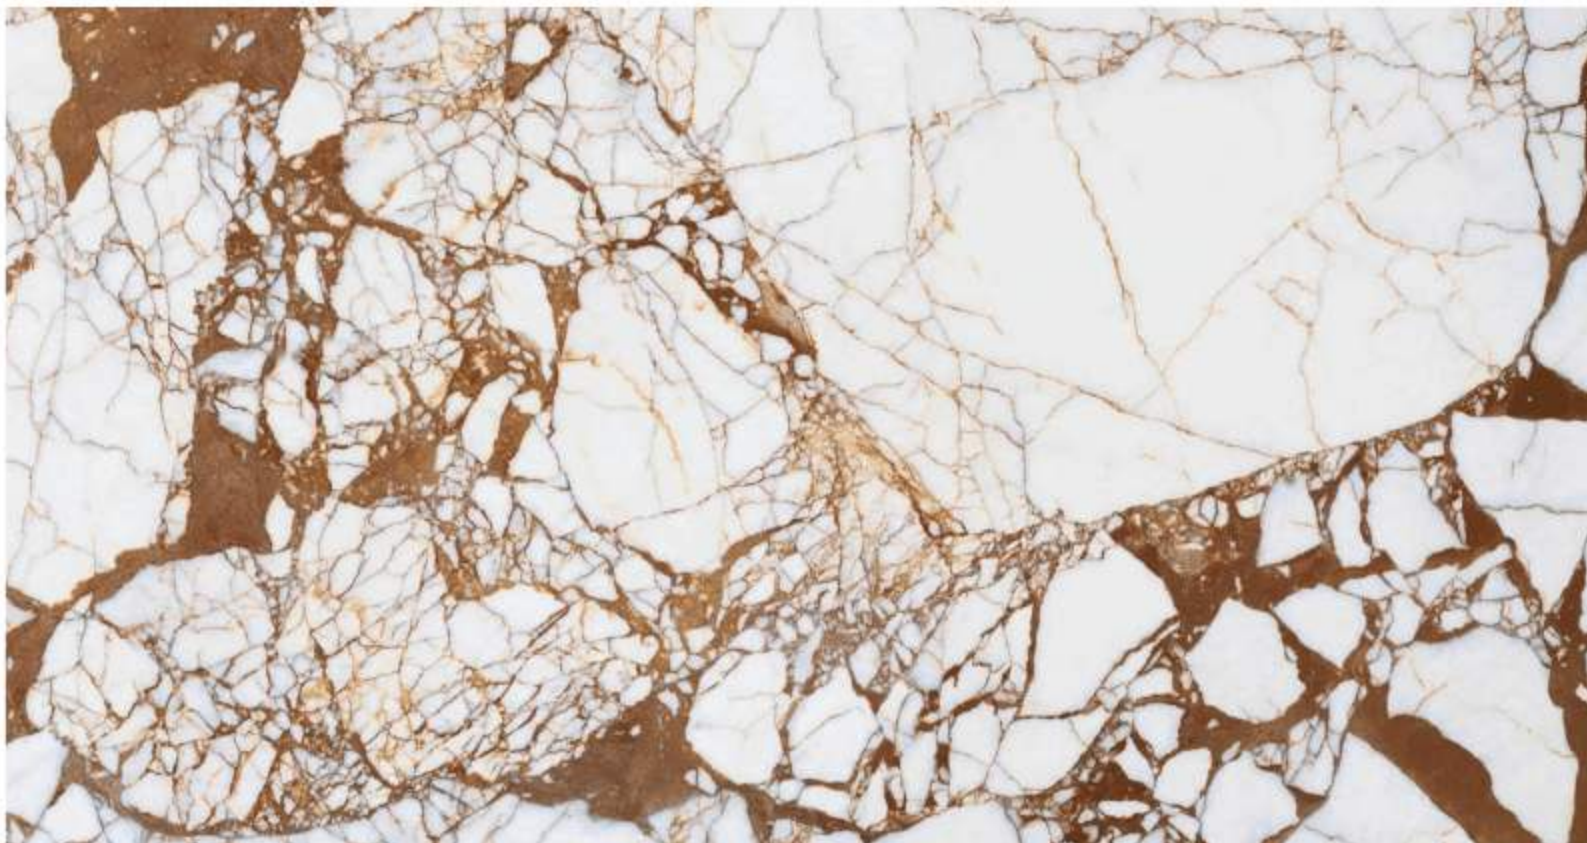

SPECIFICATION:

SIZE : 3200x1600 mm

SURFACE : POLISH / MATT

GOLD BAUER

YTZS1216G

Scratch
Resistant

Colors
Ultra-Nature

Corrosion
Resistance