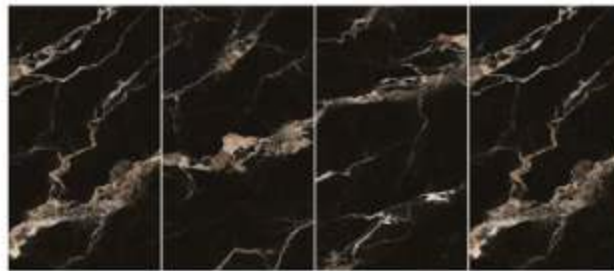

SPECIFICATION:

SIZE : 3200x1600 mm

12mm

SURFACE : POLISH / MATT

Scratch Resistant

Colors Ultra-Nature

Corrosion Resistant

Stain Resistant

Compression Resistant

Fire Resistant

Kitchen Cabinet

Vanity

Outer Wall

Furniture

Closet

TV Bench

Desk

Background Wall

Staircase Step

Infinite Possibilities