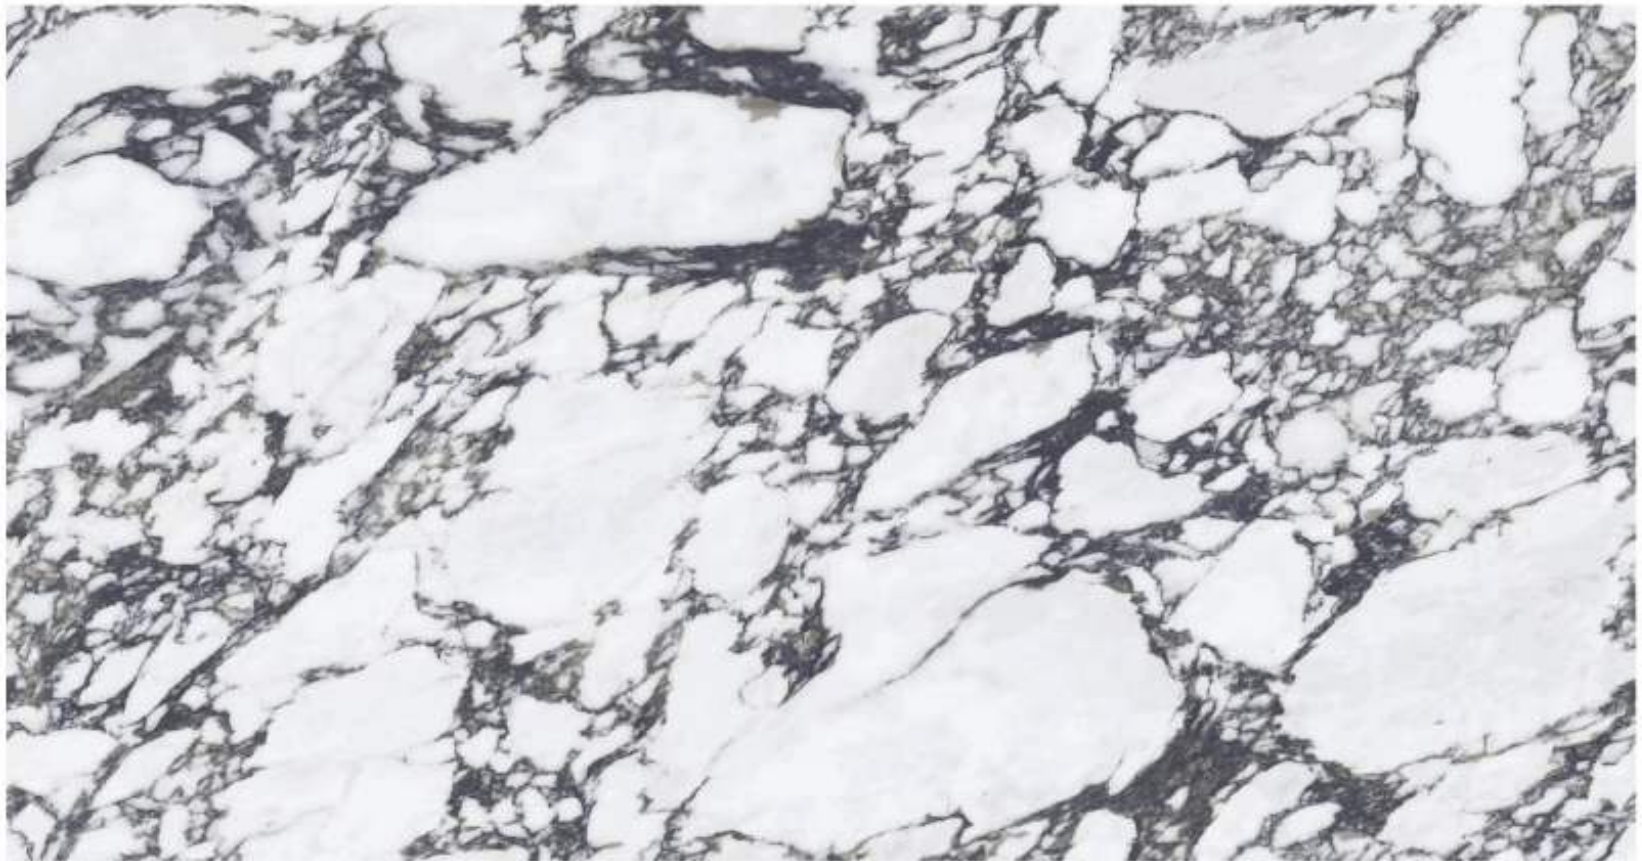

SPECIFICATION:

SIZE : 3200x1600 mm

SURFACE : POLISH / MATT

BVLGARI BLACK

YTMK1238W

Scratch Resistant

Colors Ultra-Feature

Corrosion Resistance

Stain Resistant

Compression Resistant

Fire Resistant

Kitchen Cabinet

Vanity

Outer Wall

Furniture

Closet

TV Bench

Floor

Background Wall

Staircase Step

Infinite Possibilities