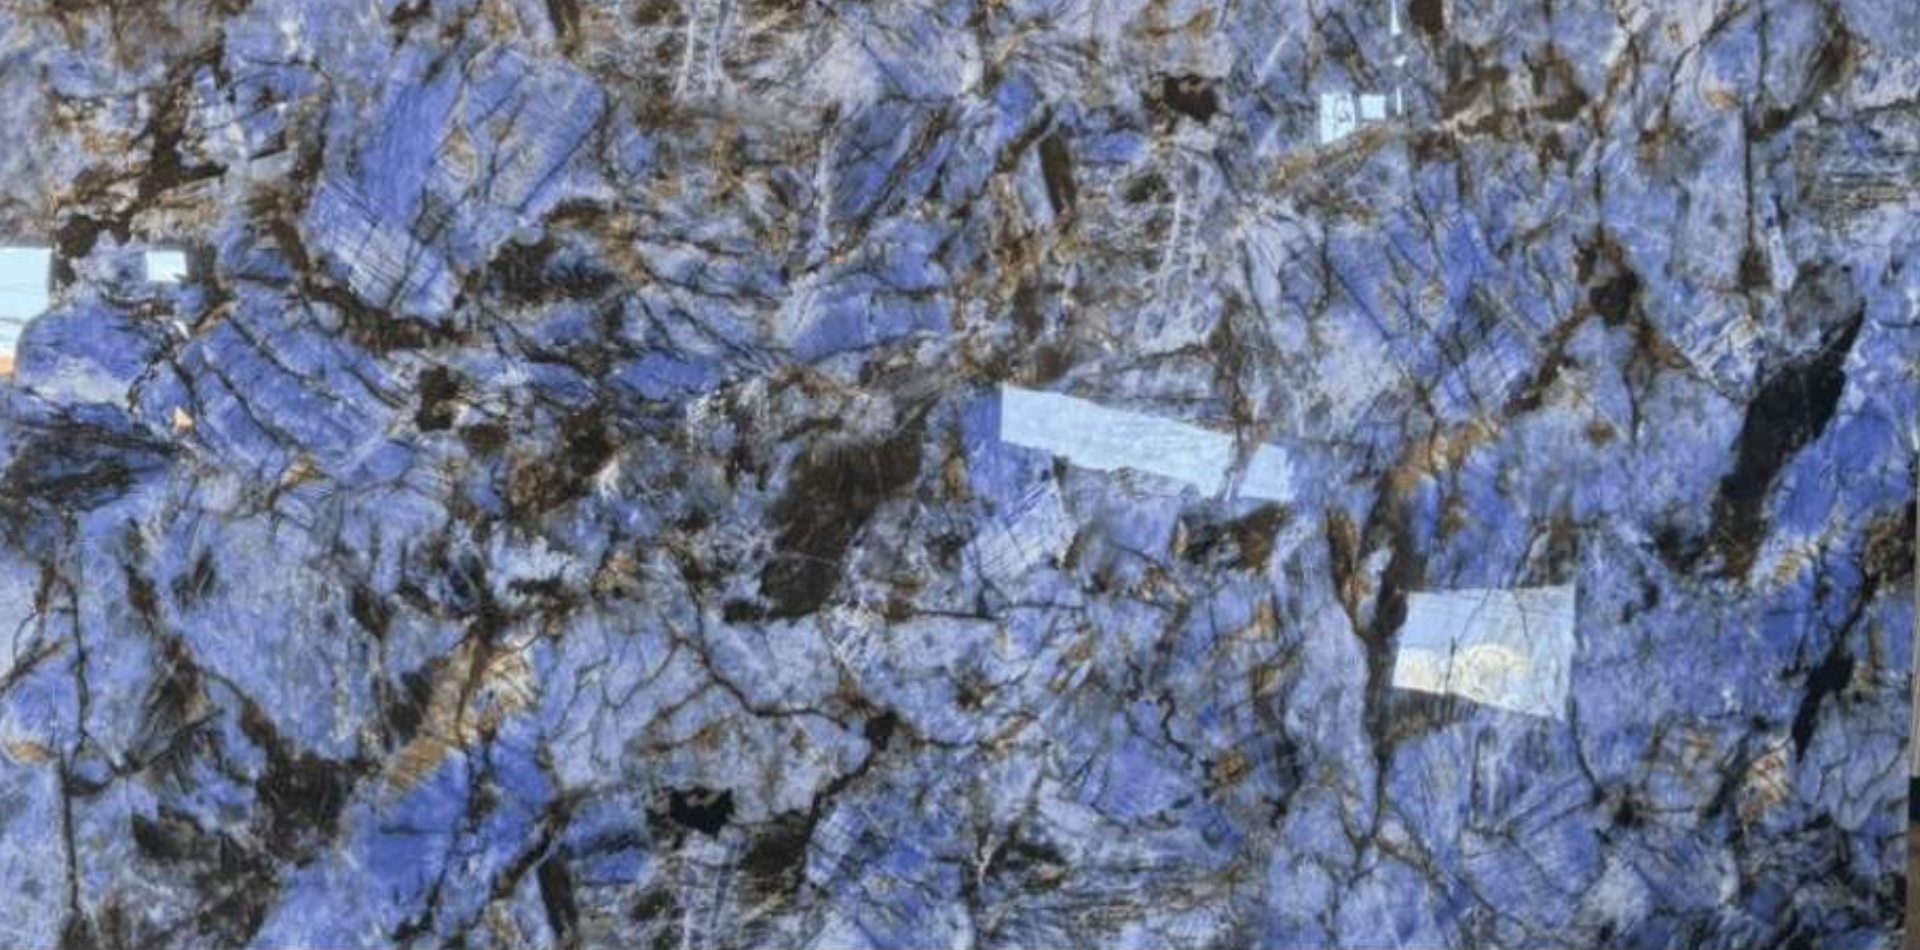

SPECIFICATION:

SIZE : 3200x1600 mm

SURFACE : POLISH

Blue Pearl

LV1632L1281

Scratch Resistant

Colors Ultra-Nature

Corrosion Resistant

Stain Resistant

Compression Resistant

Fire Resistant

Kitchen Cabinet

Vanity

Outer Wall

Furniture

Closet

TV Bench

Floor

Background Wall

Staircase Step

Infinite Possibilities